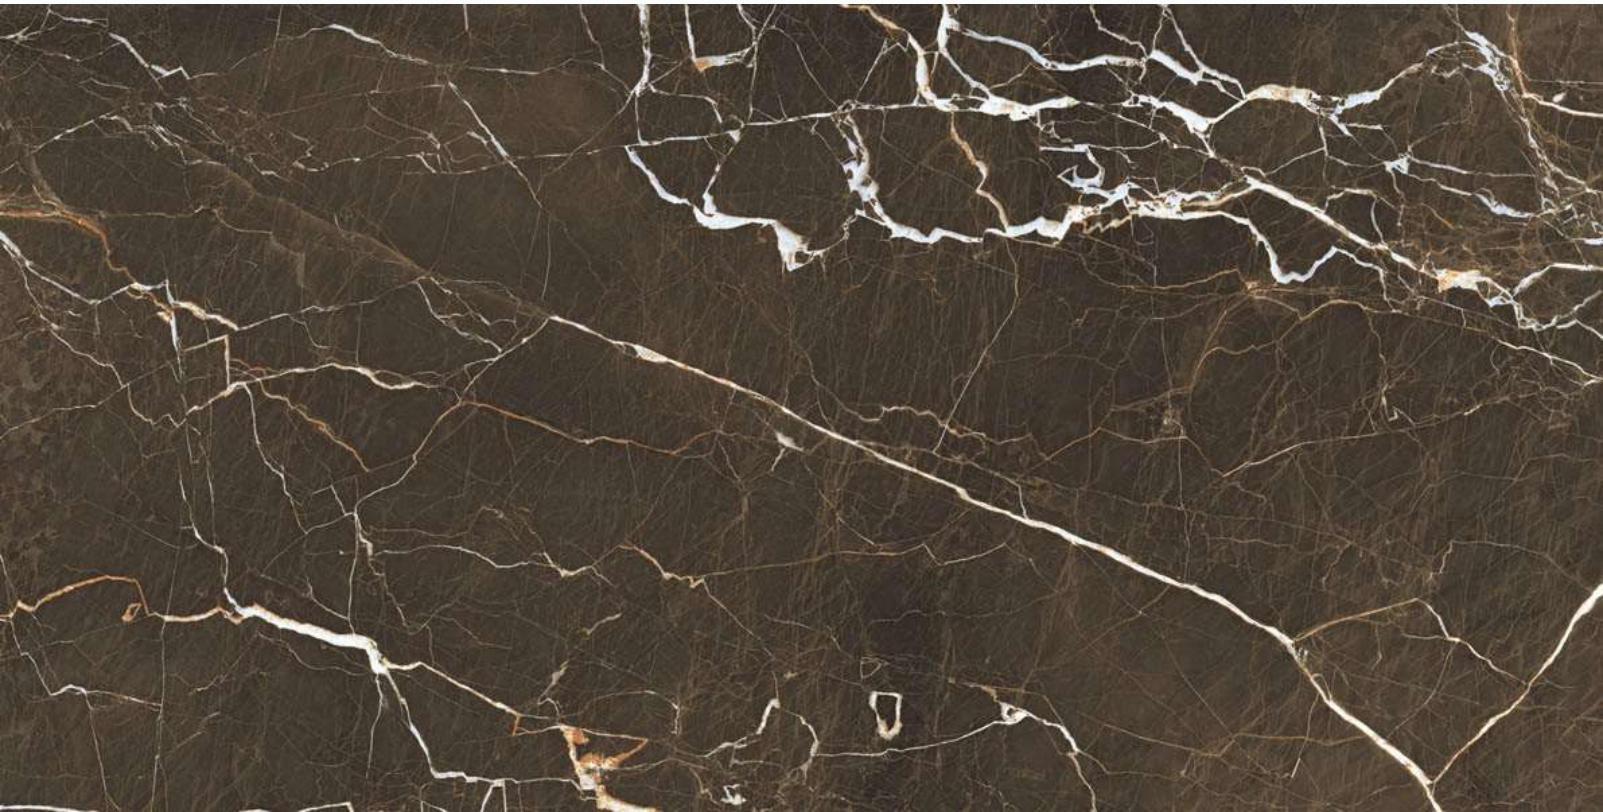

JOY BROWAN

Size
600 X 1200 MM

Finish
high gloss

Thickness
9MM

Random
3