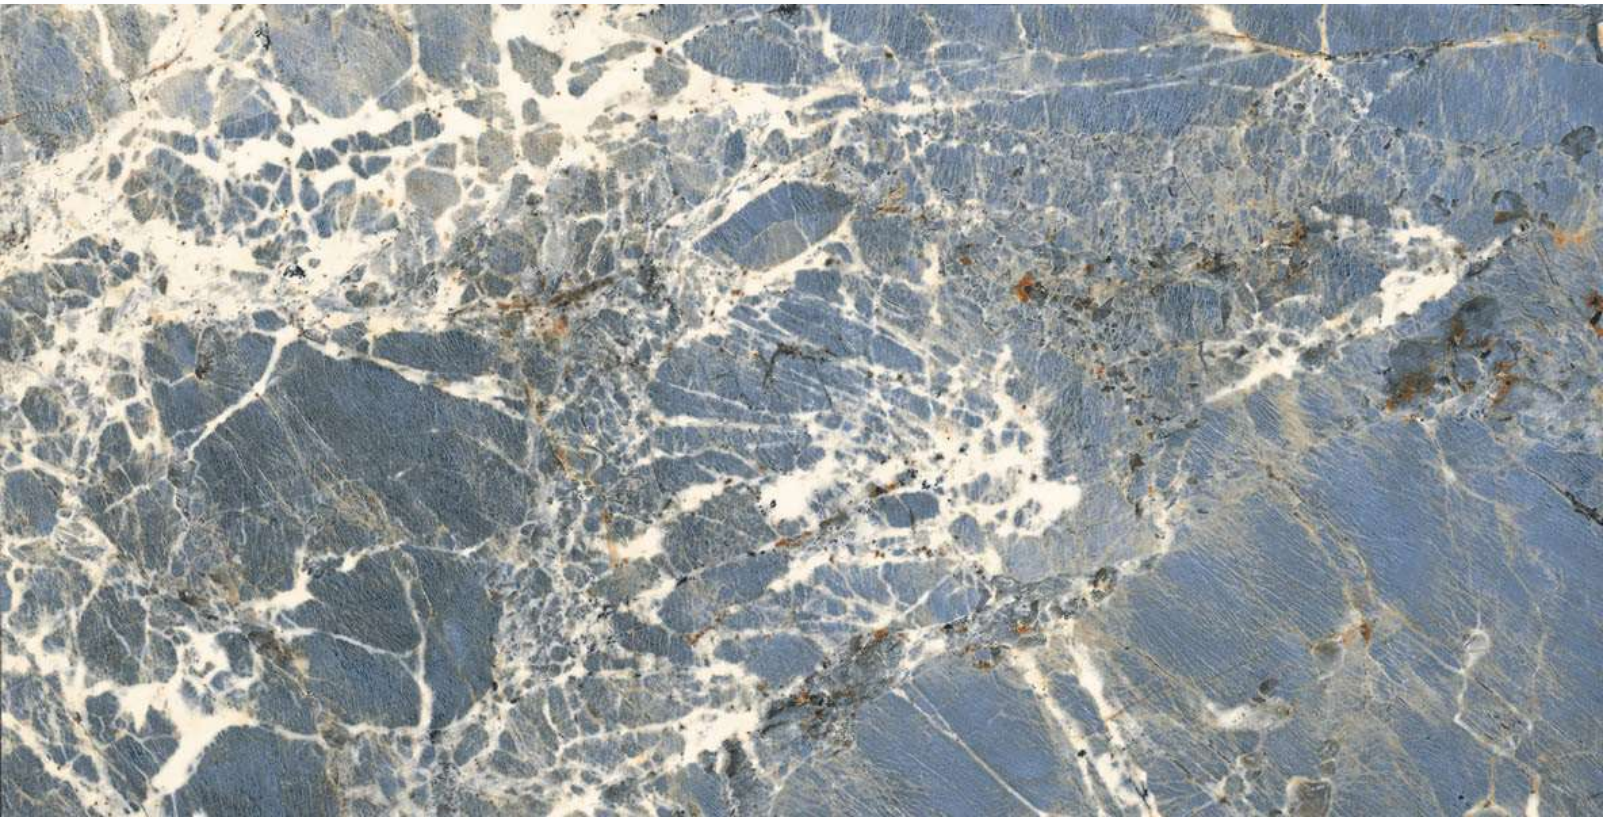

Thickness
9MM

Random
5

TAYOS AQUA

Size
600 X 1200 MM

Finish
high gloss

Thickness
9MM

Random
4

TIGER AZUL