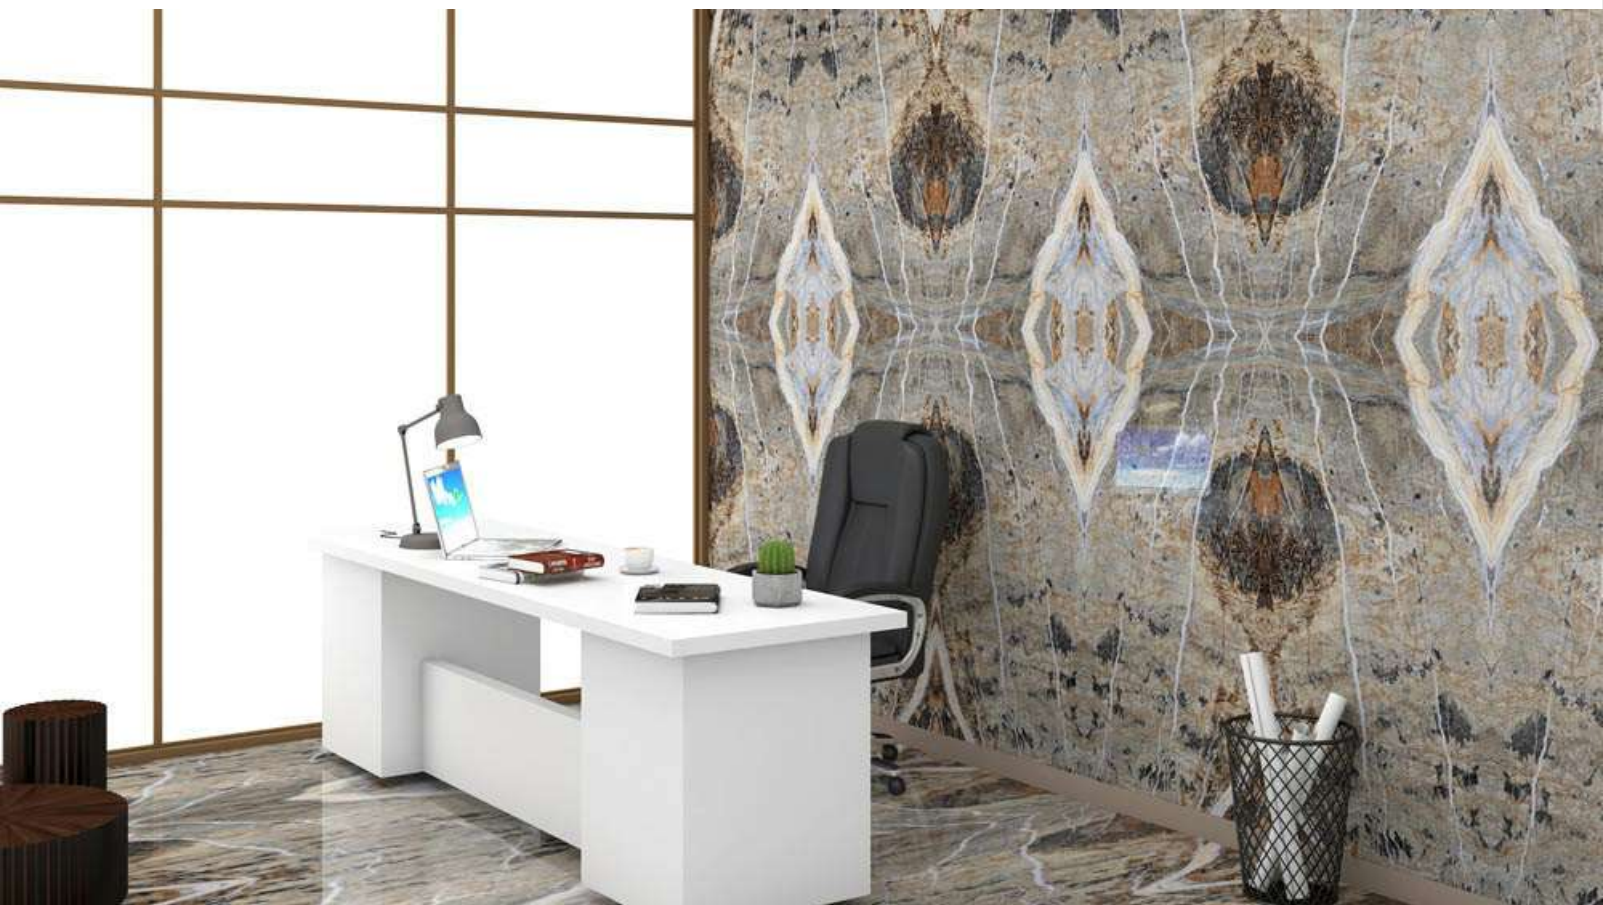

WILLIAMS ROCK

600 X 1200 MM
BOOKMATCH