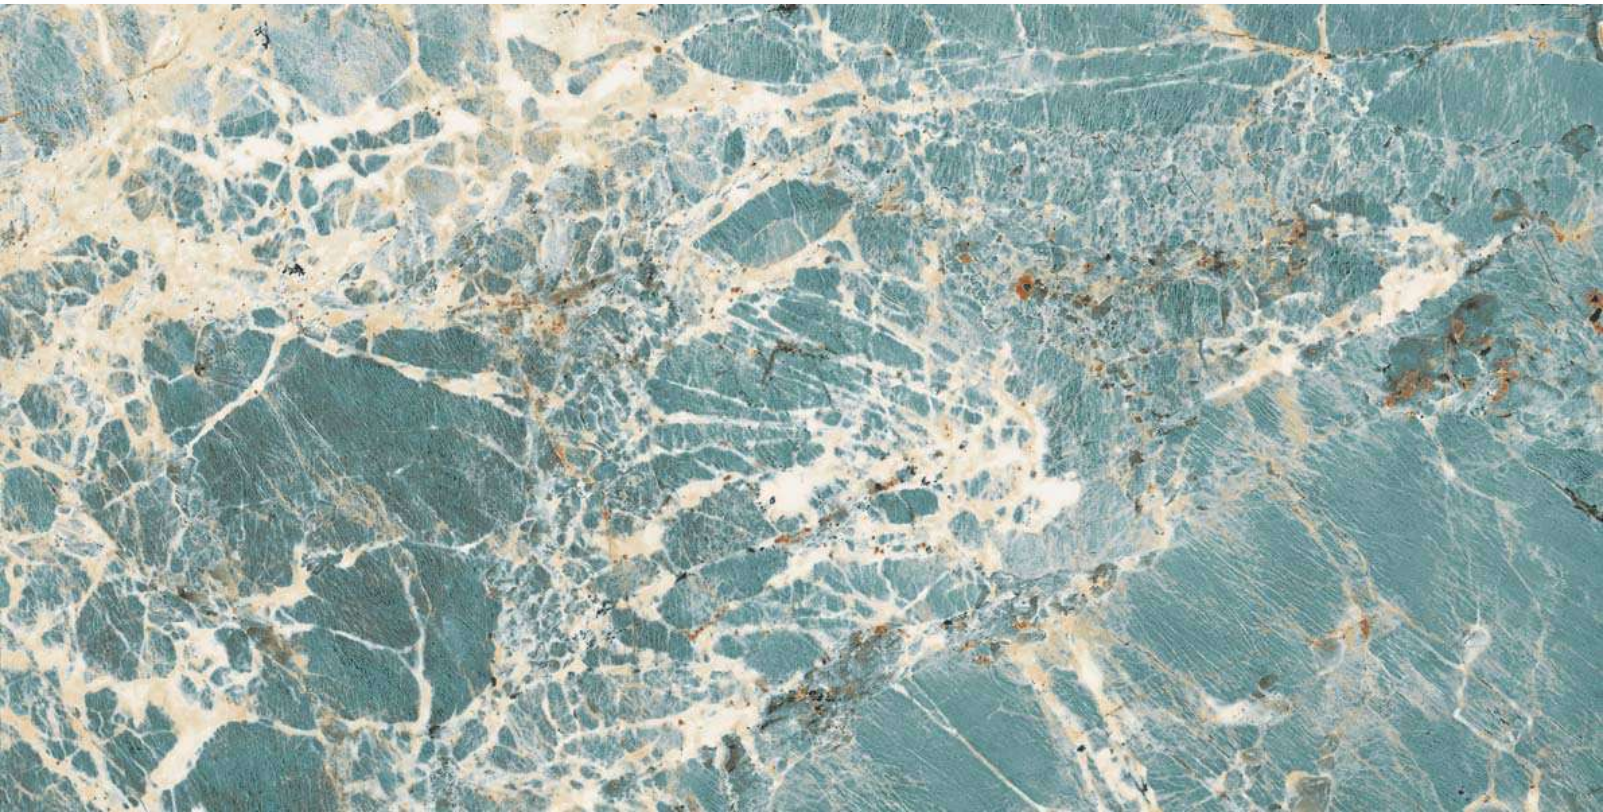

AMAZONITE AQUA