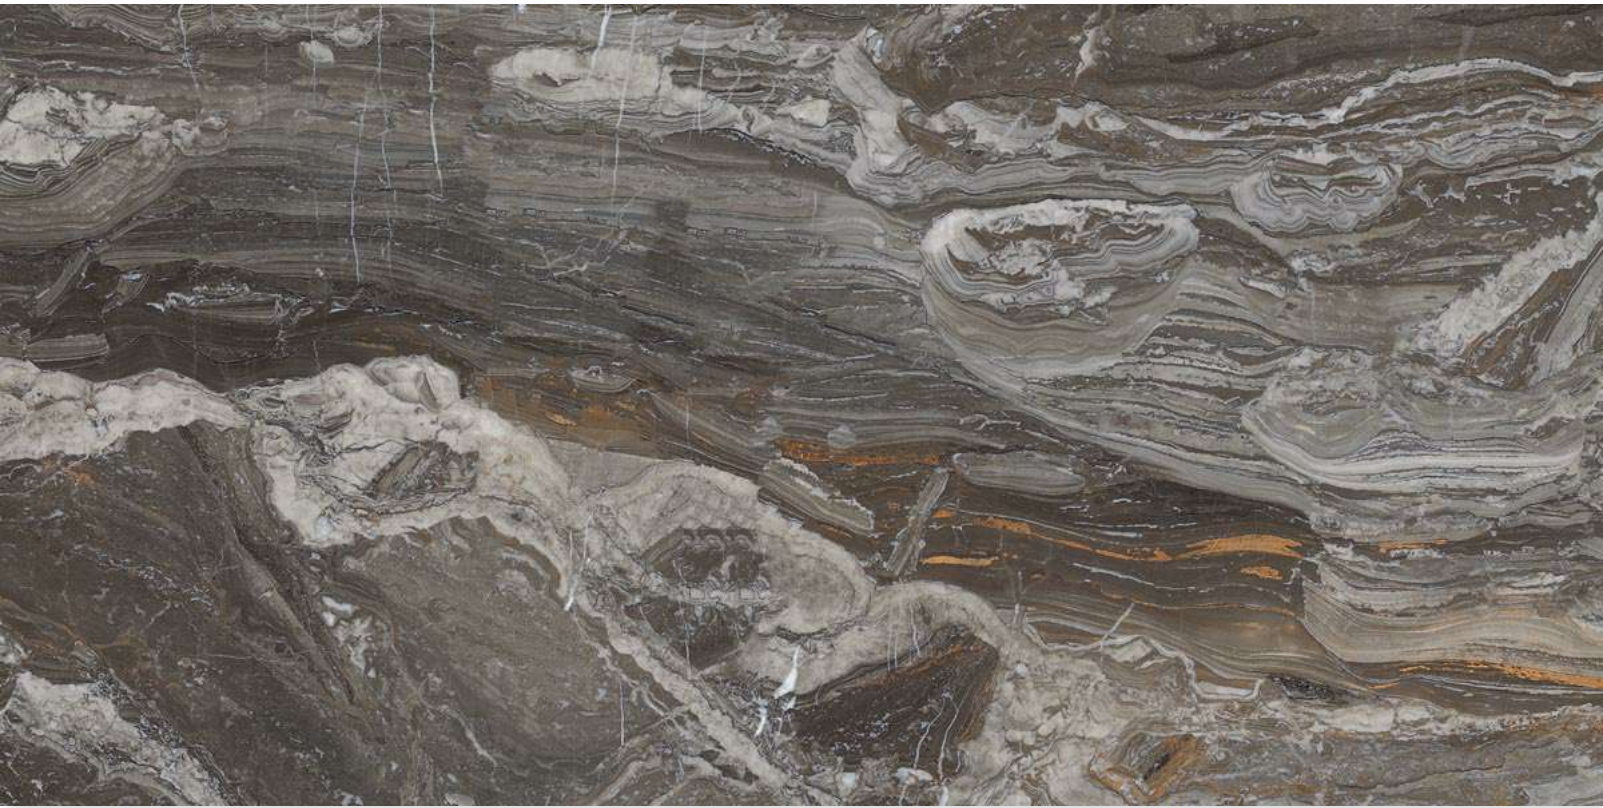

DELUGE BRUNO