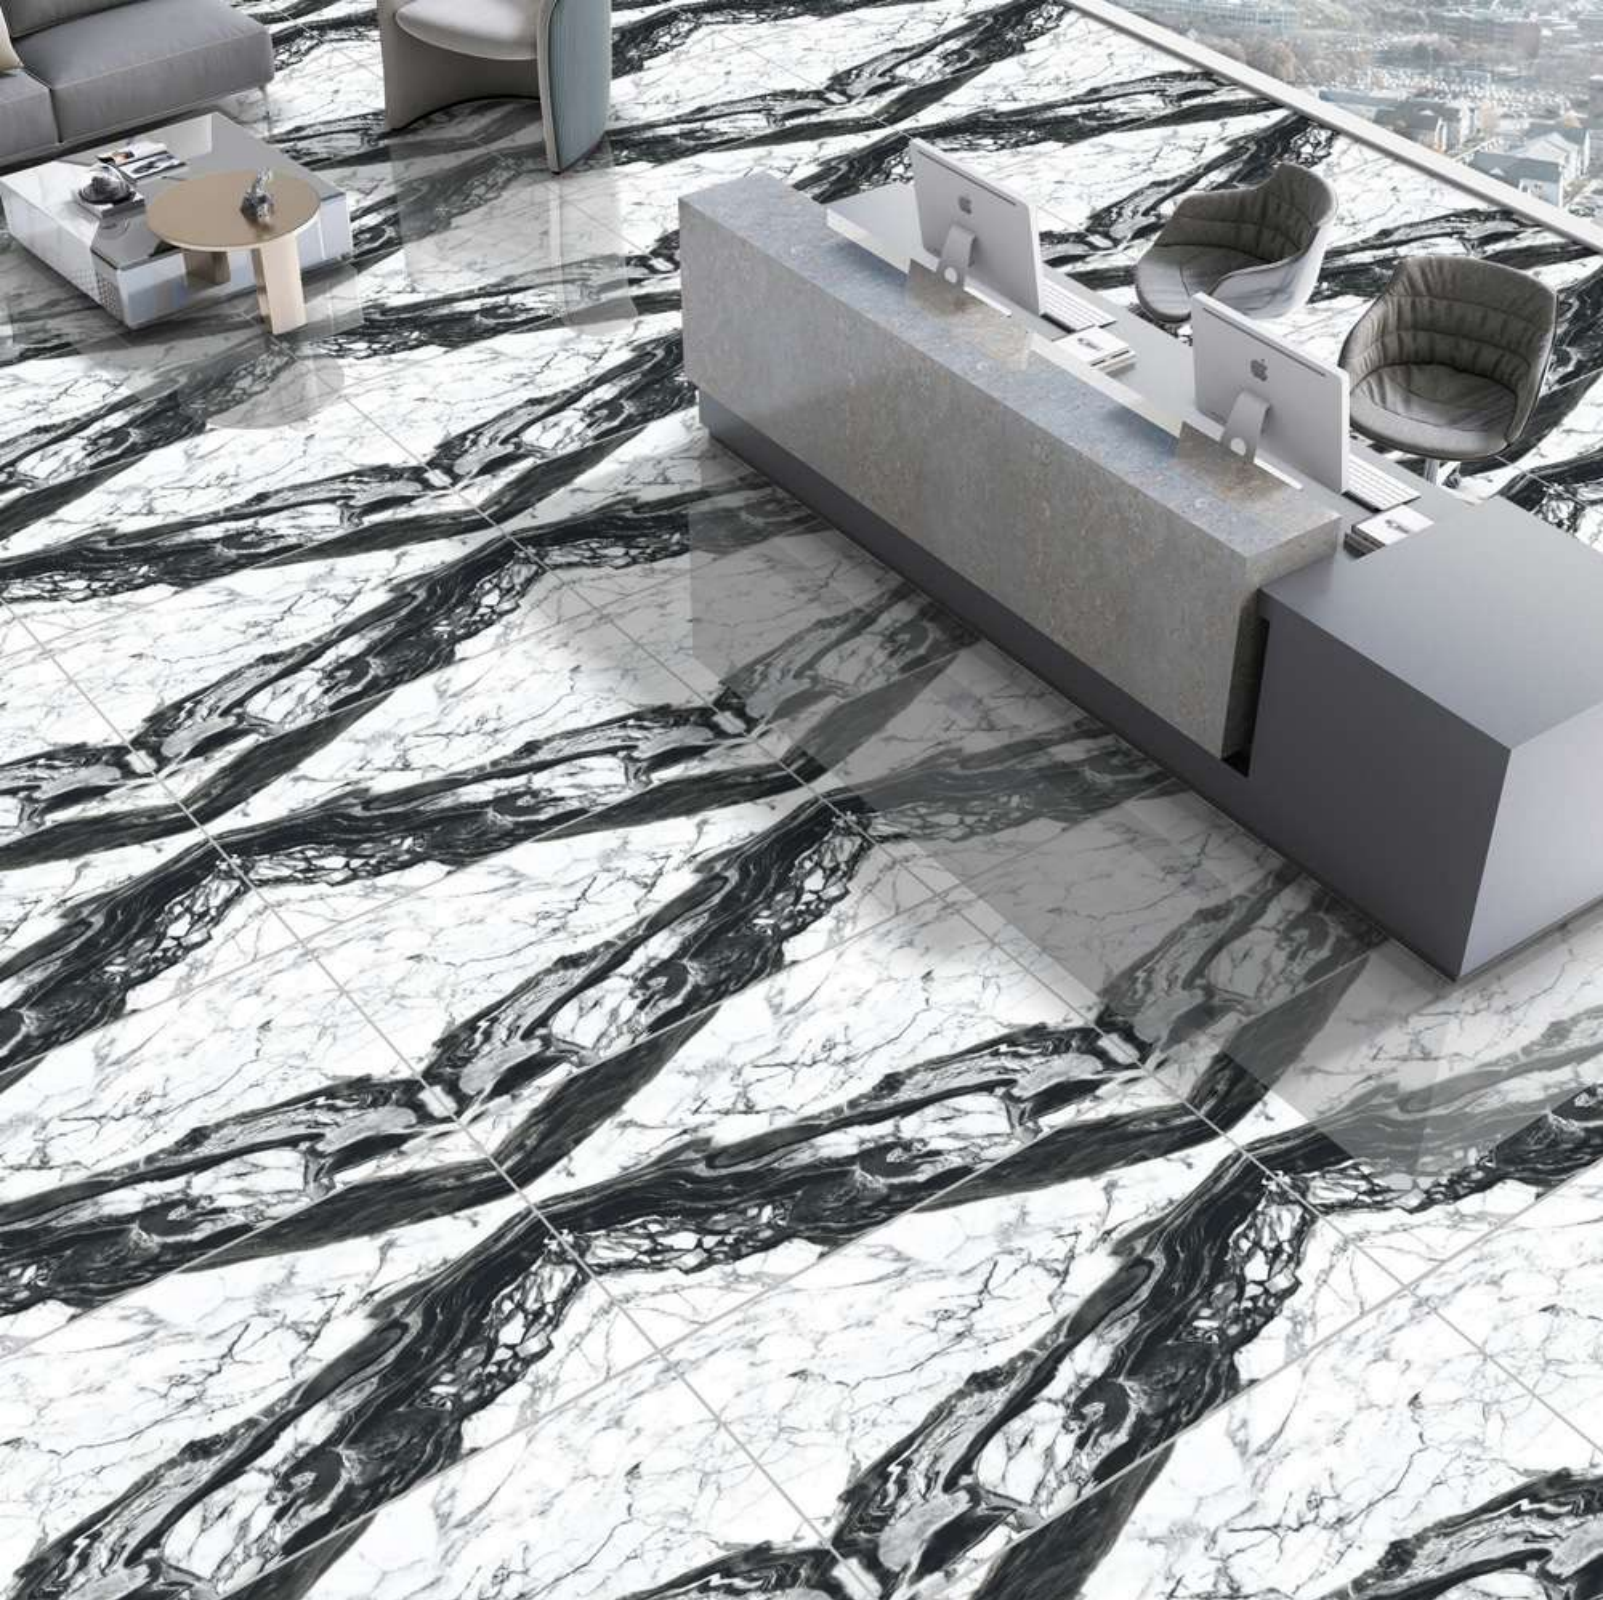

WHITE PANDA

600 X 1200 MM
BOOKMATCH