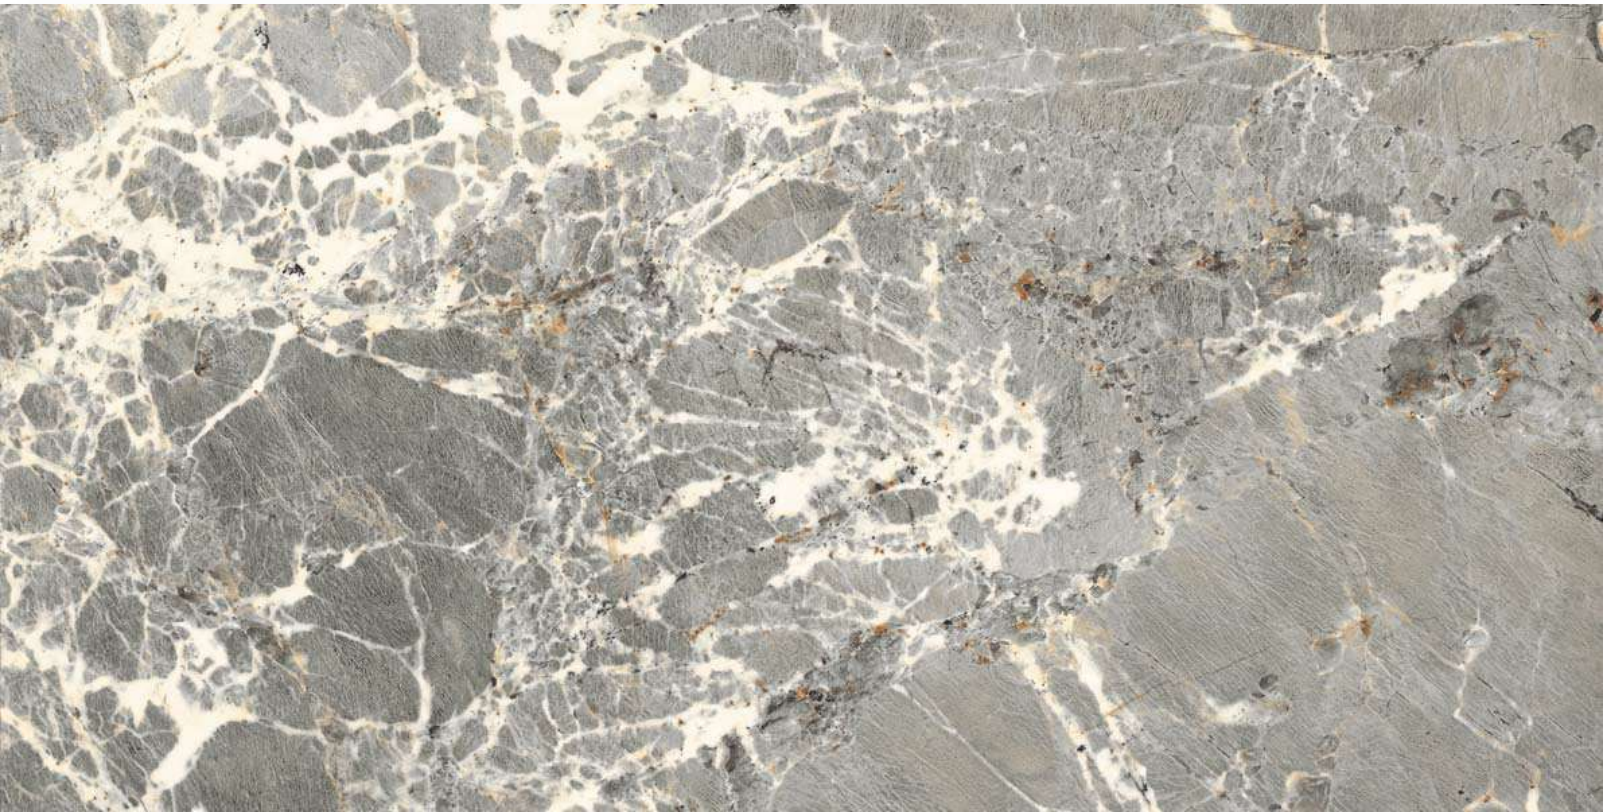

Random
3

AMAZONITE GREY

Size
600 X 1200 MM

Finish
high gloss

Thickness
9MM

Random
3

AMEZONITE MERLOT

600 X 1200 MM
HIGH GLOSS