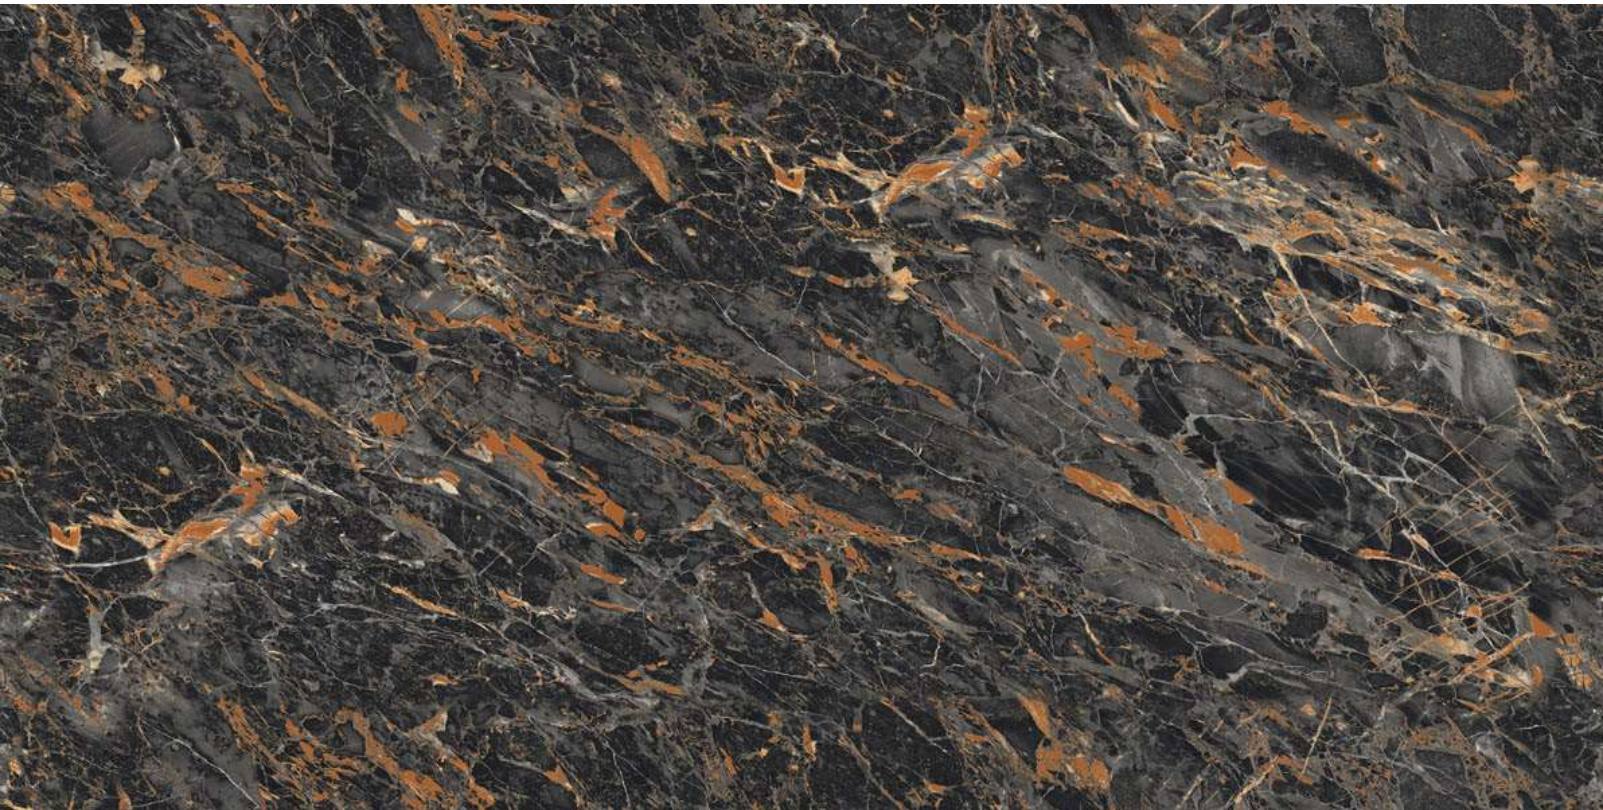

AMAZONITE AQUA

600 X 1200 MM
HIGH GLOSS

AMAZONITE AQUA

Size
600 X 1200 MM

Finish
high gloss

Thickness
9MM

Random
3

AMAZONITE BLACK