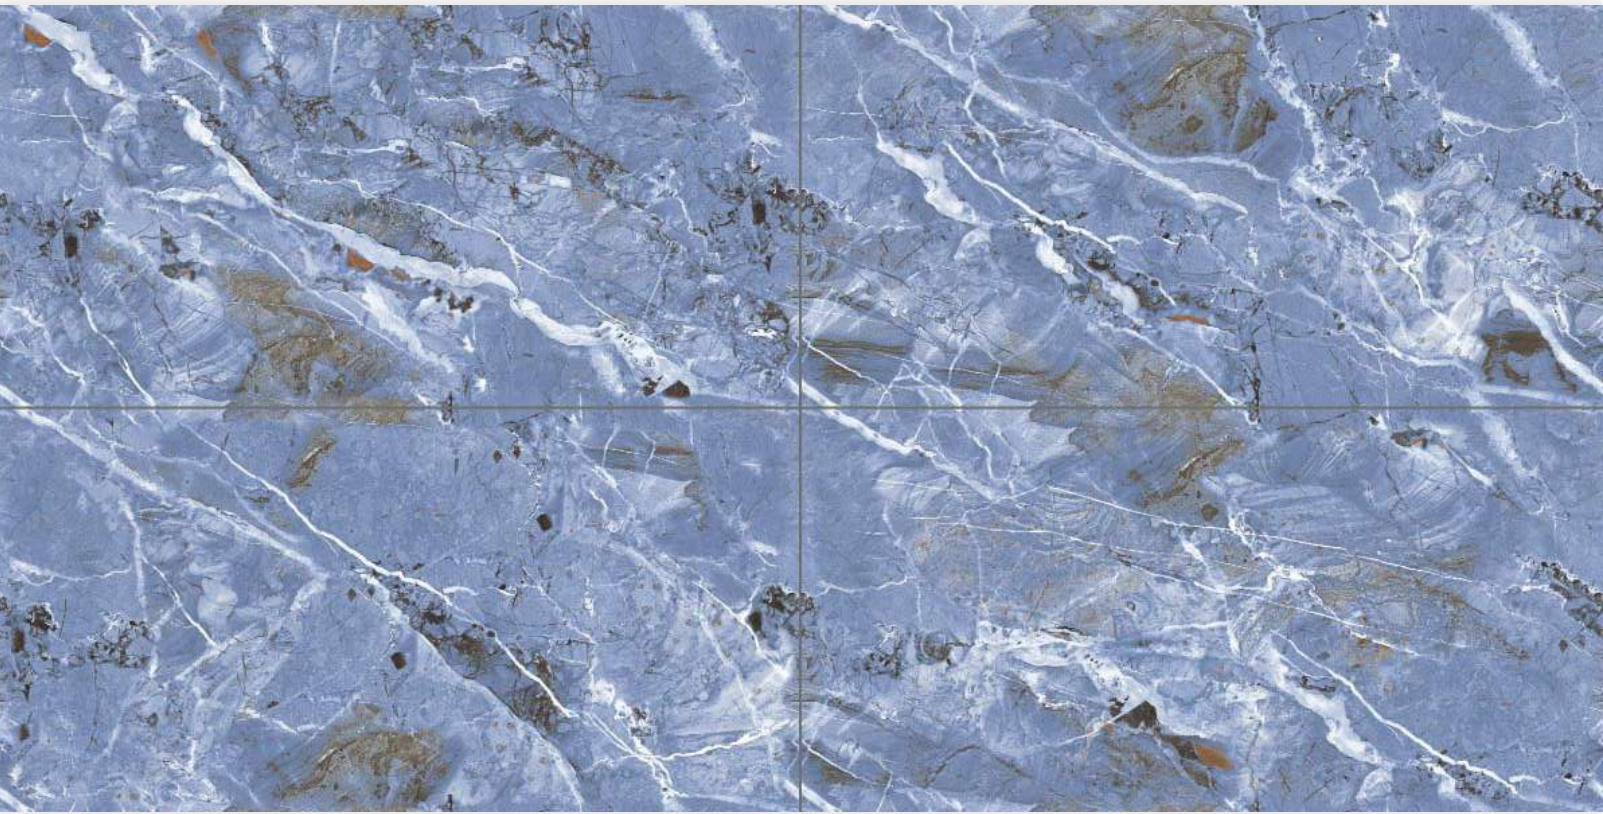

FINISH : **GLOSSY CONTINUE**

RADIANT NATURAL 600X1200

SIZE : **600 X 1200 MM**

FINISH : **HIGH GLOSSY CONTINUE**

RANCHER BROWN 600X1200

SIZE : **600 X 1200 MM**

FINISH : **GLOSSY CONTINUE**

ROALD BLUE 600X1200