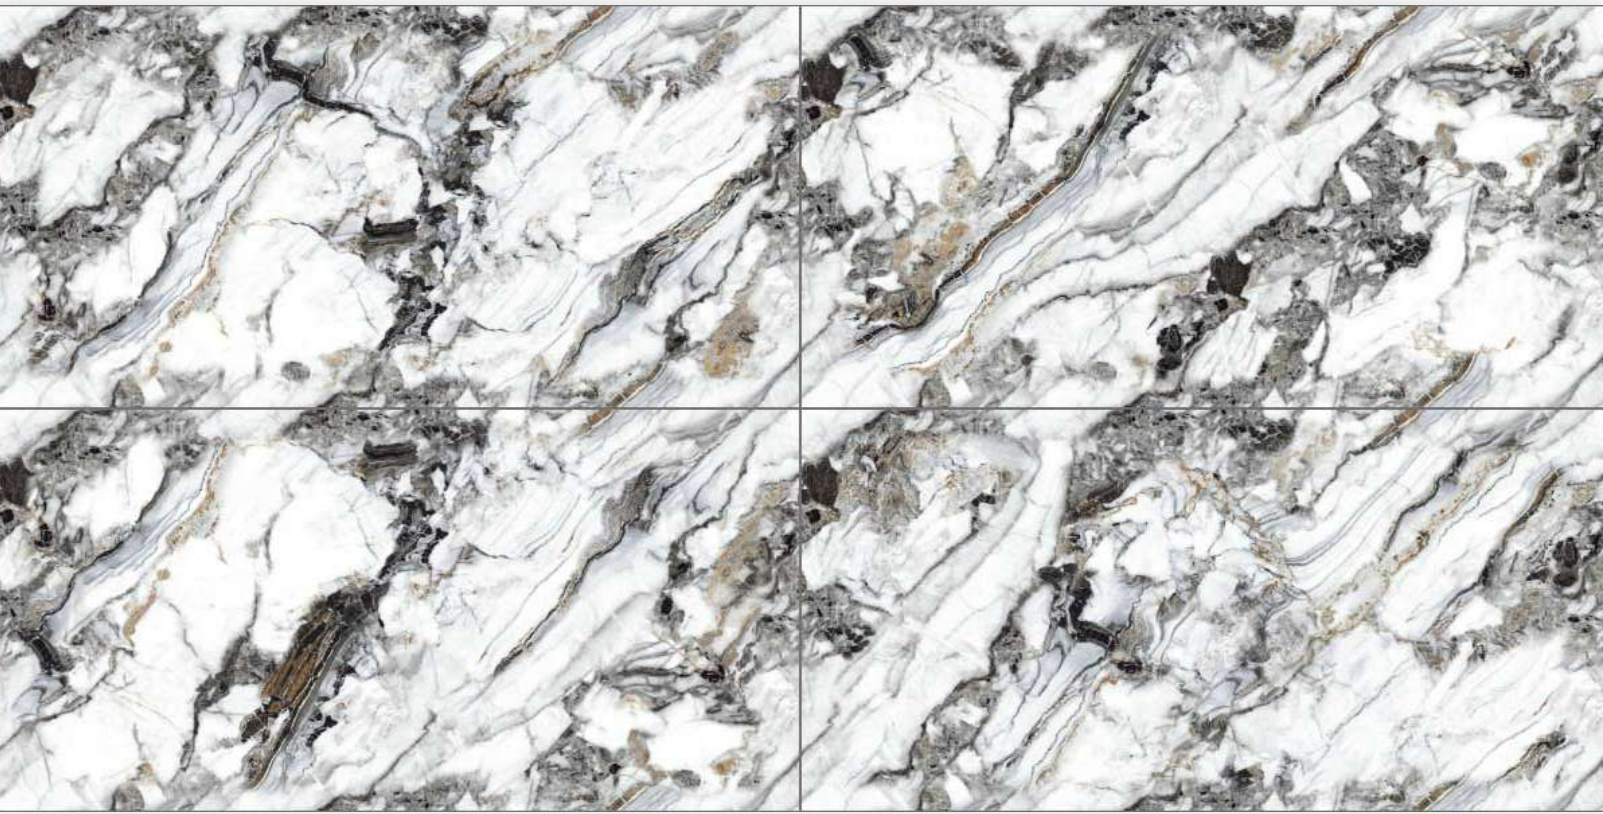

RADIANT NATURAL 600X1200

SIZE : **600 X 1200 MM**

FINISH : **HIGH GLOSSY CONTINUE**