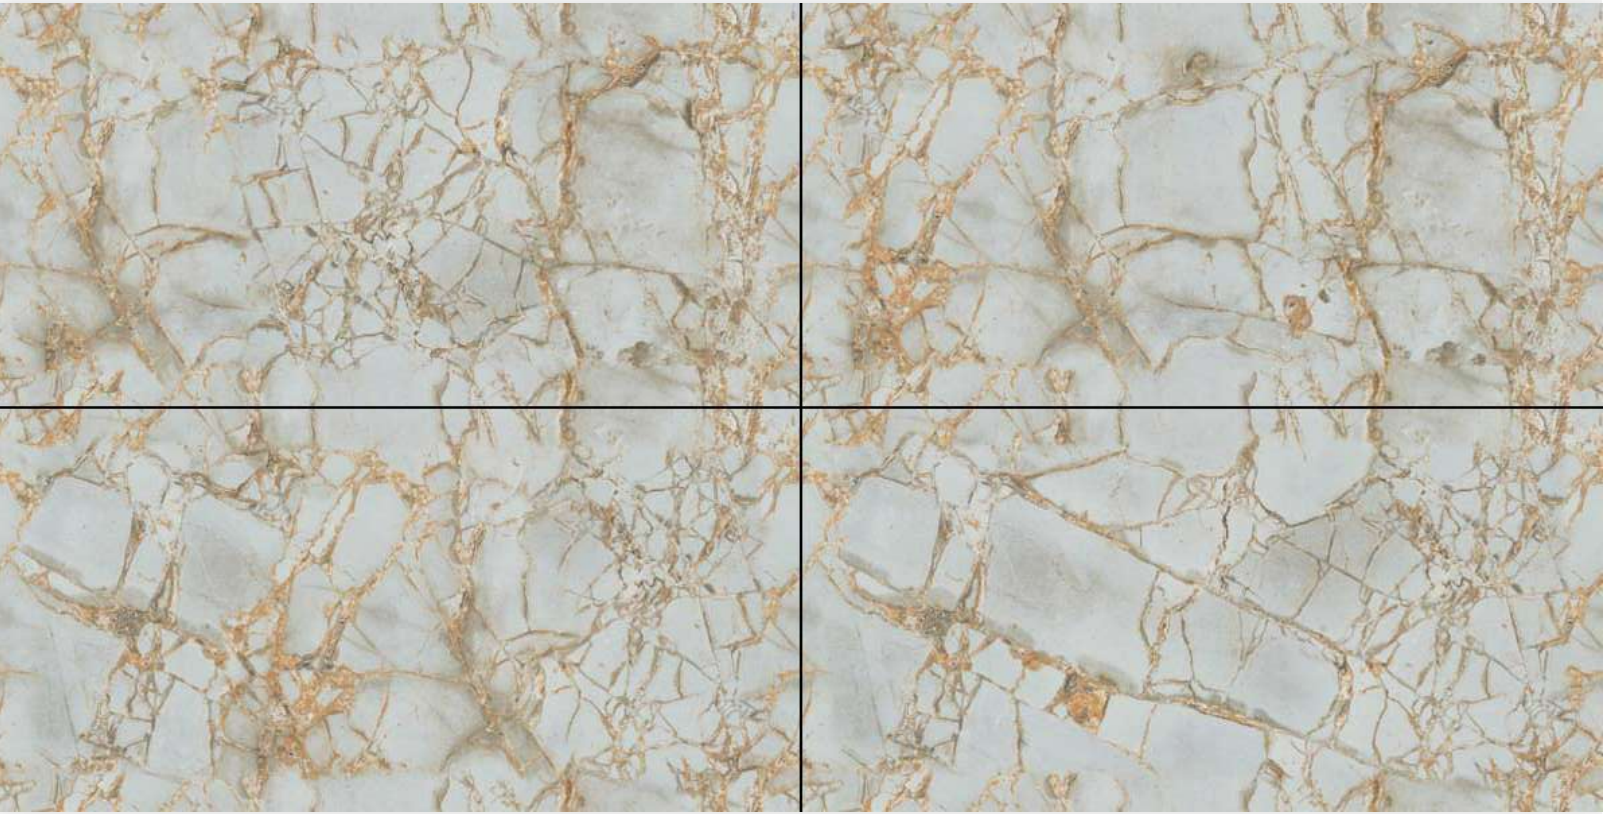

VARSAE 600X1200

SIZE : **600 X 1200 MM**

FINISH : **GLOSSY CONTINUE**