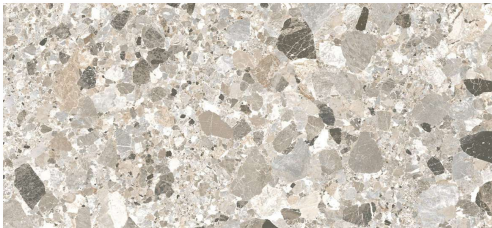

STONE

600 X 1200 MM
MATT CARVING