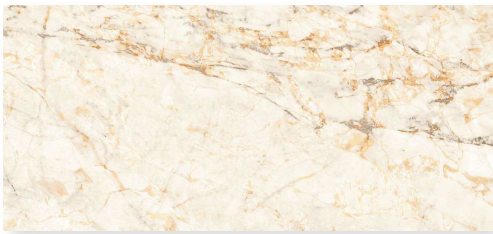

600 X 1200 MM
MATT CARVING

VALLEY NATURAL

600 X 1200 MM
MATT CARVING

VALLEY NATURAL

600 X 1200 MM
MATT CARVING

VEINED CARARRA

600 X 1200 MM
MATT CARVING

VICTORIA BEIGE