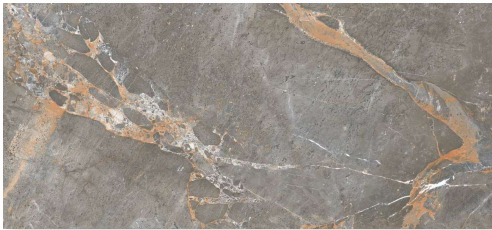

CRACK AZUL

600 X 1200 MM
MATT CARVING