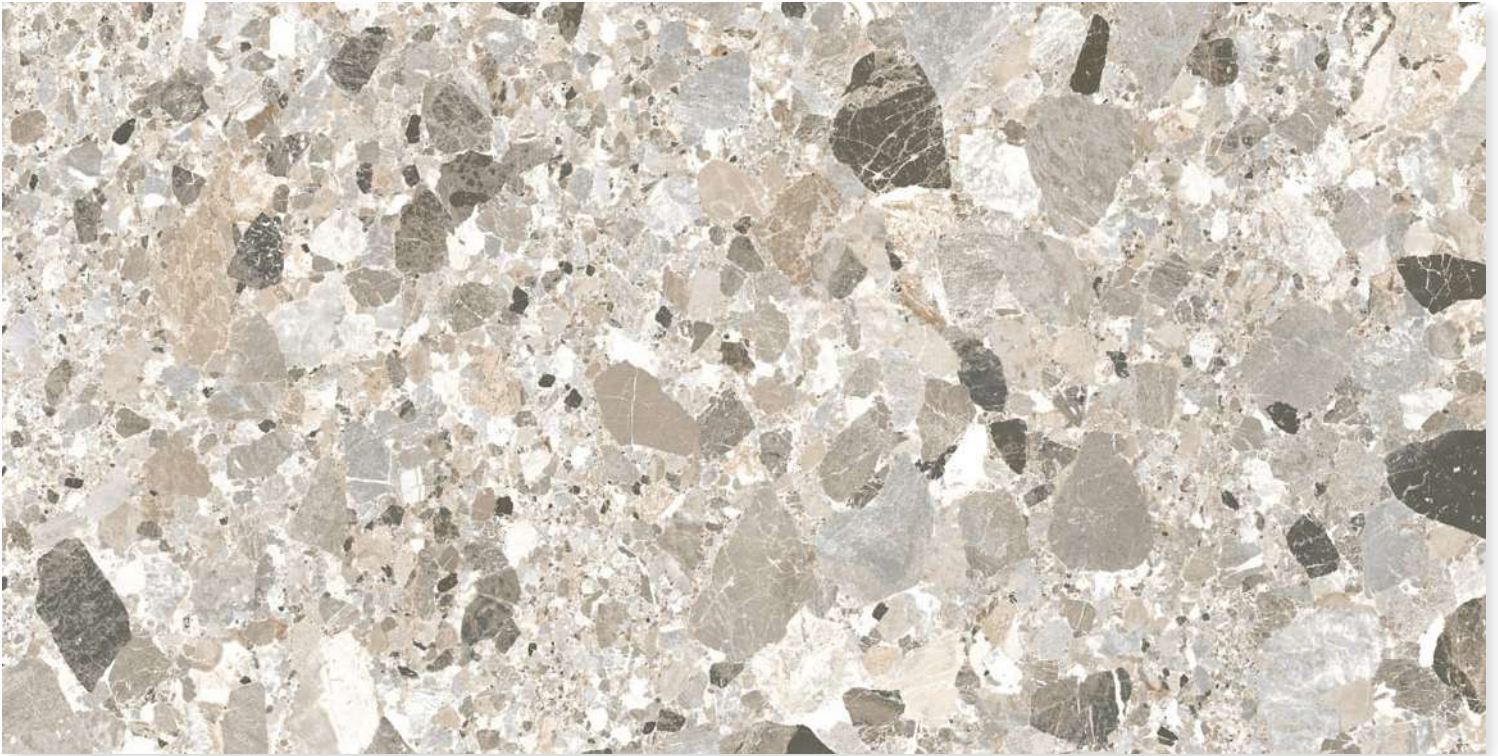

STONE

600 X 1200 MM
MATT CARVING