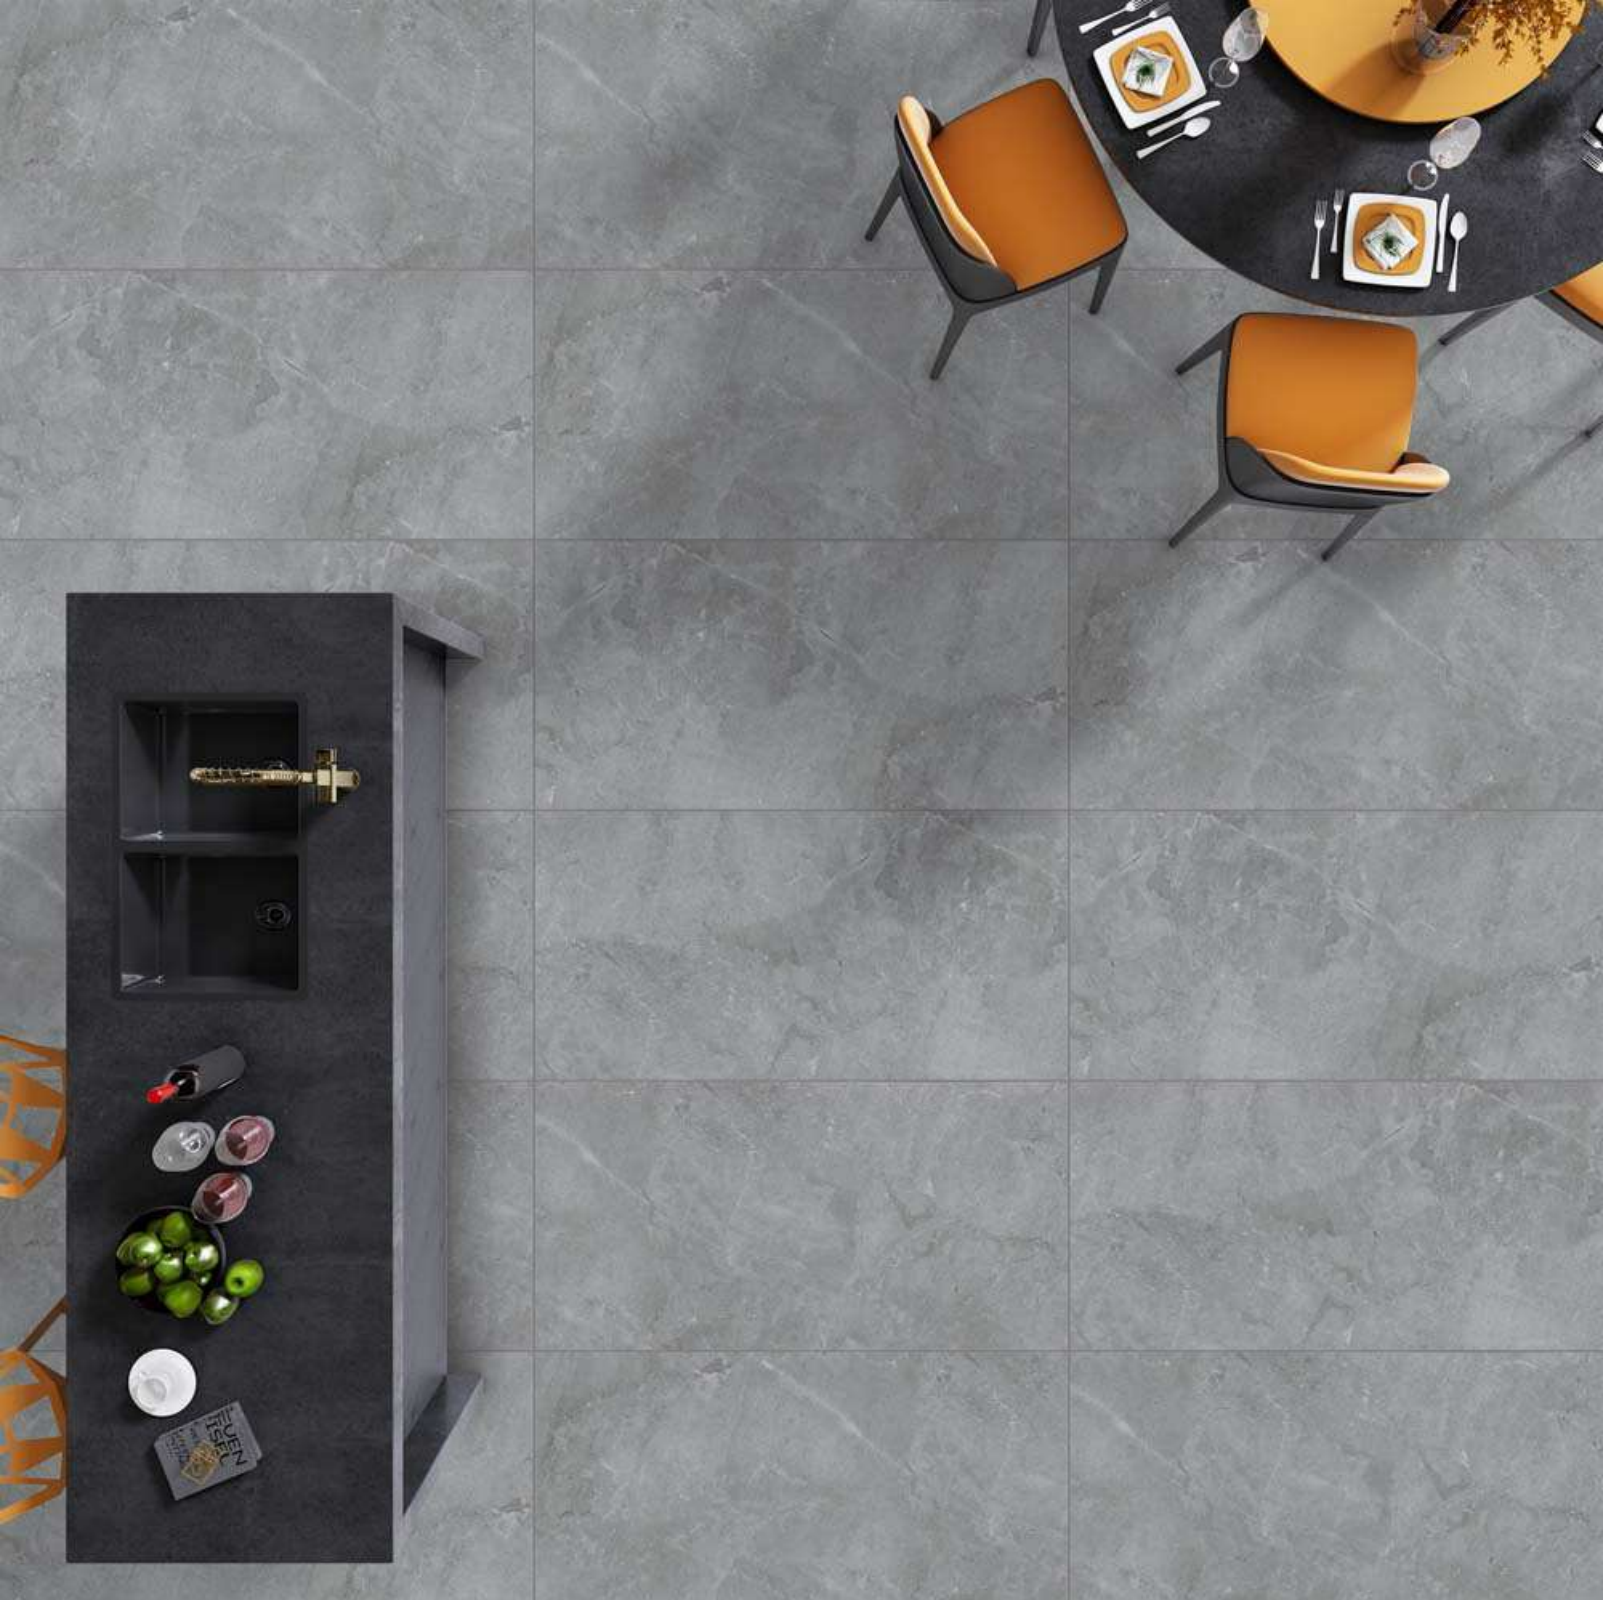

AMBRES STONE

600 X 1200 MM
MATT