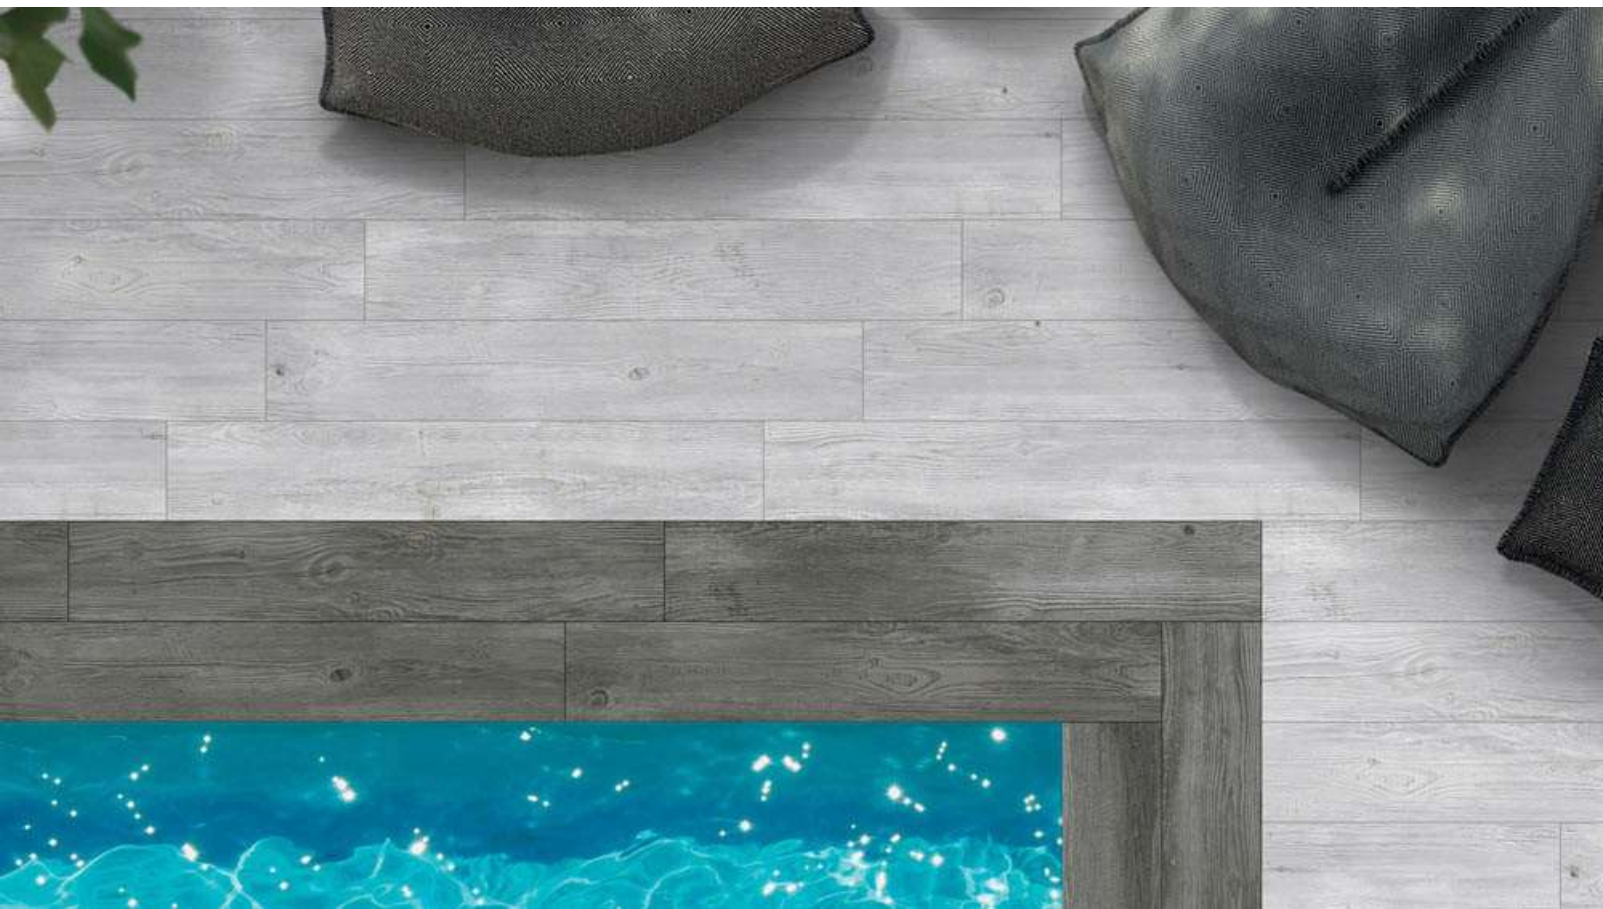

ROBINIA GREY

600 X 1200 MM
WOOD